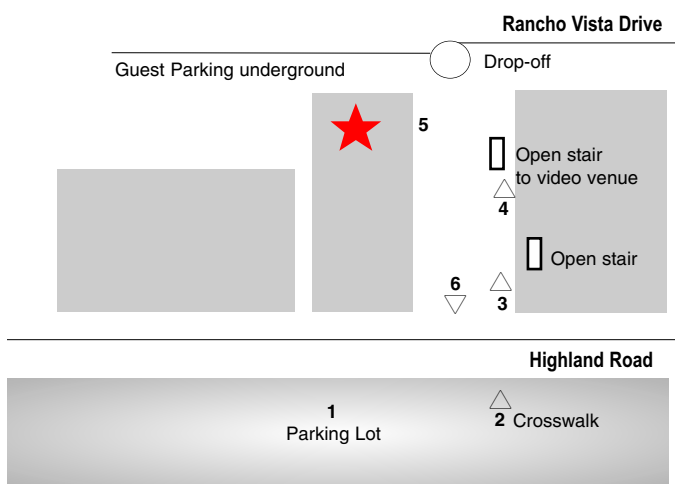

OUR VENUE - THE OPTIMA

The Optima Camelview Village is a mixed use condo-office development 2 blocks north of Fashion Square, west of Scottsdale Road.
7157 E. Rancho Vista Drive, Scottsdale, AZ 85251

ACCESS FROM HIGHLAND AVENUE

- 1 - Park in the lot on Highland Avenue.
- 2 - Take the crosswalk north to The Optima.
- 3 - The walkway leads to the first open stair. Down the stair, keep walking north.
- 4 - Take the next open stair on your left to lower level.
- 5 - Turn left at the bottom of the stair to the event room.

SCOTTSDALE FASHION SQUARE

2 Crosswalk at Highland Road

3 Open stair down to water features

4 Open stair down to event room

5 Video venue **YOU ARE HERE!**

6 Looking south from the Optima drop-off to Scottsdale Fashion Square